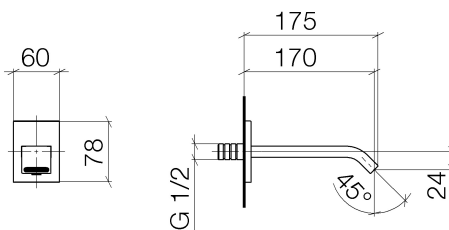

## Sink - IMO

Lavatory spout, wall-mounted without drain - polished chrome

Article number: 13 800 670-00 0010

- 6-3/4" Projection
- Rigid spout
- Rectangular aerated stream
- 1-5/8" hole diameter
- Flange 2-3/8" x 2-3/8"
- 1/2" connection
- Water flow rate limited to max. 1.2 gpm
- lead-free
- For Touchfree control please order eSet Touchfree WITH or WITHOUT temperature adjustment

## Dimensional drawing

## Sink - IMO

Lavatory spout, wall-mounted without drain - polished chrome

Article number: 13 800 670-00 0010

All dimensions in mm / inch = mm x 0,0394